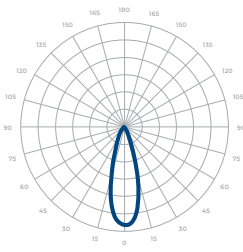

PERFORMANCE SUMMARY*

	Delivered Lumens			
CCT/WATTAGE	3000K	3500K	4000K	5000K
300W	42,500lm	43,100lm	43,700lm	45,000lm
400W	56,300lm	57,100lm	57,900lm	59,600lm
500W	70,000lm	71,000lm	72,000lm	74,000lm

*Beam Angle: 50° *Tolerance ±8%

	Current Consumption	
WATTAGE / VOLT	120V	277V
300W	2.78A	1.21A
400W	3.71A	1.61A
500W	4.62A	2A

PHOTOMETRICS

Below is a typical photometric representation of the Dext 3.0 fixture. Please download IES files to ensure exact photometric value.

30°

50°

WD

**30° with
Aluminum Shroud**

**50° with
Aluminum Shroud**

**WD with
Aluminum Shroud**

DIMENSIONS

ACCESSORIES