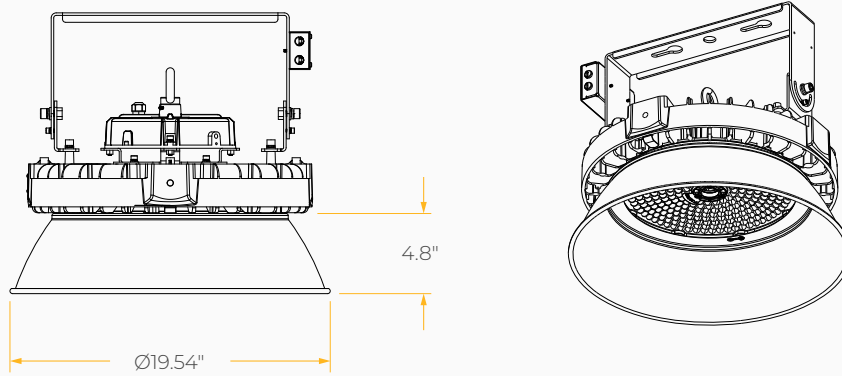

ACCESSORIES

Aluminum Shroud