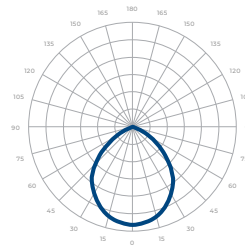

PERFORMANCE SUMMARY*

	Delivered Lumens			
CCT/WATTAGE	3000K	3500K	4000K	5000K
300W	42,500lm	43,100lm	43,700lm	45,000lm
400W	56,300lm	57,100lm	57,900lm	59,600lm
500W	70,000lm	71,000lm	72,000lm	74,000lm

*Beam Angle: 50° *Tolerance ±8%

	Current Consumption	
WATTAGE / VOLT	120V	277V
300W	2.78A	1.21A
400W	3.71A	1.61A
500W	4.62A	2A

PHOTOMETRICS

Below is a typical photometric representation of the Dext 3.0 fixture. Please download IES files to ensure exact photometric value.

30°

50°

WD

**30° with
Aluminum Shroud**

**50° with
Aluminum Shroud**

**WD with
Aluminum Shroud**

DIMENSIONS

ACCESSORIES