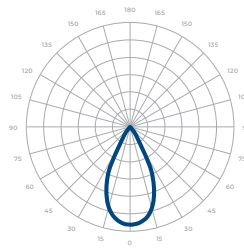

PERFORMANCE SUMMARY*

	Delivered Lumens			
CCT/WATTAGE	3000K	3500K	4000K	5000K
300W	42,500lm	43,100lm	43,700lm	45,000lm
400W	56,300lm	57,100lm	57,900lm	59,600lm
500W	70,000lm	71,000lm	72,000lm	74,000lm

*Beam Angle: 50° *Tolerance ±8%

	Current Consumption	
WATTAGE / VOLT	120V	277V
300W	2.78A	1.21A
400W	3.71A	1.61A
500W	4.62A	2A

PHOTOMETRICS

Below is a typical photometric representation of the Dext 3.0 fixture. Please download IES files to ensure exact photometric value.

30°

50°

WD

**30° with
Aluminum Shroud**

**50° with
Aluminum Shroud**

**WD with
Aluminum Shroud**

DIMENSIONS

ACCESSORIES