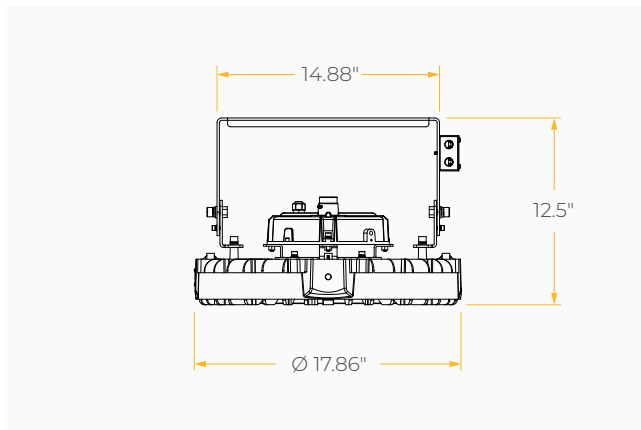

30°

50°

WD

**30° with
Aluminum Shroud**

**50° with
Aluminum Shroud**

**WD with
Aluminum Shroud**

DIMENSIONS

ACCESSORIES