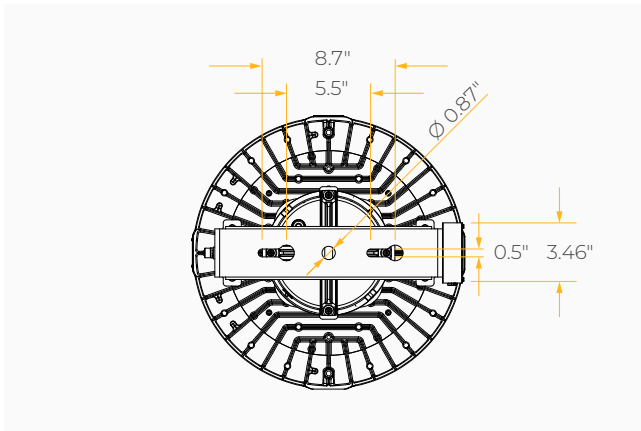

Mounting

- Bracket
- Stem 2ft or 4ft; 45° Swivel Canopy Included
- Uplight Stem 2ft or 4ft
- Adjustable Cable 10ft
- Sloped Adjustable Cable 10ft

Warranty

- 5-year limited warranty

Listing

- ETL Damp Location Listed
- CE
- UKCA
- IK10 (With Wire Guard)

	Current Consumption	
WATTAGE / VOLT	120V	277V
300W	2.78A	1.21A
400W	3.71A	1.61A
500W	4.62A	2A

PHOTOMETRICS

Below is a typical photometric representation of the Dext 3.0 fixture. Please download IES files to ensure exact photometric value.

30°

50°

WD

**30° with
Aluminum Shroud**

**50° with
Aluminum Shroud**

**WD with
Aluminum Shroud**

DIMENSIONS

ACCESSORIES