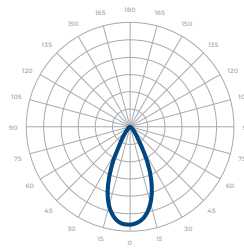

- Color Temperature : 3000K, 3500K, 4000K, 5000K
- CRI 85, UGR < 19
- Long lasting LED luminaire tested under TM21 lumen
- maintenance L70 @ 100,000 Hrs

Optics

- Precision molded high transmittance clear PC lens
- Beam Angle : 30°, 50°, WD

PERFORMANCE SUMMARY*

	Delivered Lumens			
CCT/WATTAGE	3000K	3500K	4000K	5000K
300W	42,500lm	43,100lm	43,700lm	45,000lm
400W	56,300lm	57,100lm	57,900lm	59,600lm
500W	70,000lm	71,000lm	72,000lm	74,000lm

*Beam Angle: 50° *Tolerance ±8%

	Current Consumption	
WATTAGE / VOLT	120V	277V
300W	2.78A	1.21A
400W	3.71A	1.61A
500W	4.62A	2A

PHOTOMETRICS

Below is a typical photometric representation of the Dext 3.0 fixture. Please download IES files to ensure exact photometric value.

30°

50°

WD

**30° with
Aluminum Shroud**

**50° with
Aluminum Shroud**

**WD with
Aluminum Shroud**

DIMENSIONS

ACCESSORIES