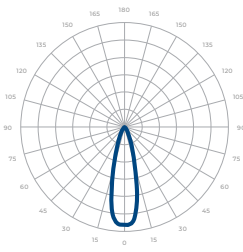

PERFORMANCE SUMMARY*

	Delivered Lumens			
CCT/WATTAGE	3000K	3500K	4000K	5000K
300W	42,500lm	43,100lm	43,700lm	45,000lm
400W	56,300lm	57,100lm	57,900lm	59,600lm
500W	70,000lm	71,000lm	72,000lm	74,000lm

*Beam Angle: 50° *Tolerance ±8%

	Current Consumption	
WATTAGE / VOLT	120V	277V
300W	2.78A	1.21A
400W	3.71A	1.61A
500W	4.62A	2A

PHOTOMETRICS

Below is a typical photometric representation of the Dext 3.0 fixture. Please download IES files to ensure exact photometric value.

30°

50°

WD

**30° with
Aluminum Shroud**

**50° with
Aluminum Shroud**

**WD with
Aluminum Shroud**

DIMENSIONS

ACCESSORIES