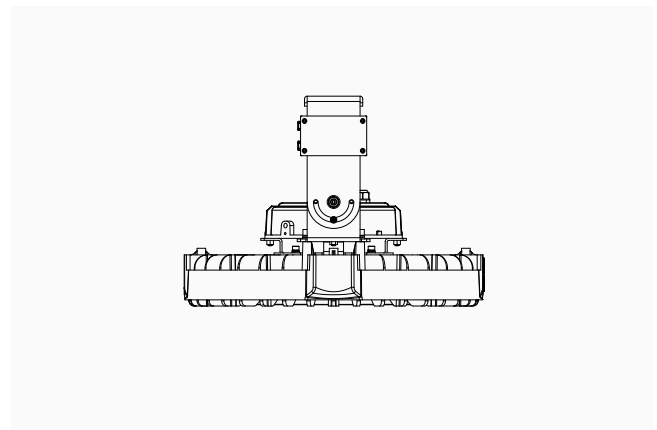

Mounting

- Bracket
- Stem 2ft or 4ft; 45° Swivel Canopy Included
- Uplight Stem 2ft or 4ft
- Adjustable Cable 10ft
- Sloped Adjustable Cable 10ft

Warranty

- 5-year limited warranty

Listing

- ETL Damp Location Listed
- CE
- UKCA
- IK10 (With Wire Guard)

30°

50°

WD

**30° with
Aluminum Shroud**

**50° with
Aluminum Shroud**

**WD with
Aluminum Shroud**

DIMENSIONS

ACCESSORIES