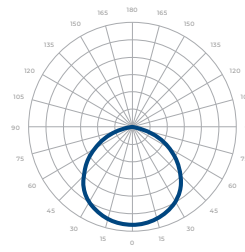

PERFORMANCE SUMMARY*

	Delivered Lumens			
CCT/WATTAGE	3000K	3500K	4000K	5000K
300W	42,500lm	43,100lm	43,700lm	45,000lm
400W	56,300lm	57,100lm	57,900lm	59,600lm
500W	70,000lm	71,000lm	72,000lm	74,000lm

*Beam Angle: 50° *Tolerance ±8%

	Current Consumption	
WATTAGE / VOLT	120V	277V
300W	2.78A	1.21A
400W	3.71A	1.61A
500W	4.62A	2A

PHOTOMETRICS

Below is a typical photometric representation of the Dext 3.0 fixture. Please download IES files to ensure exact photometric value.

30°

50°

WD

**30° with
Aluminum Shroud**

**50° with
Aluminum Shroud**

**WD with
Aluminum Shroud**

DIMENSIONS

ACCESSORIES