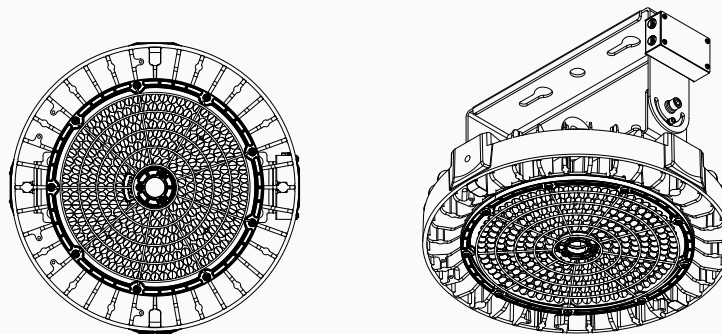

ACCESSORIES

Wire Guard