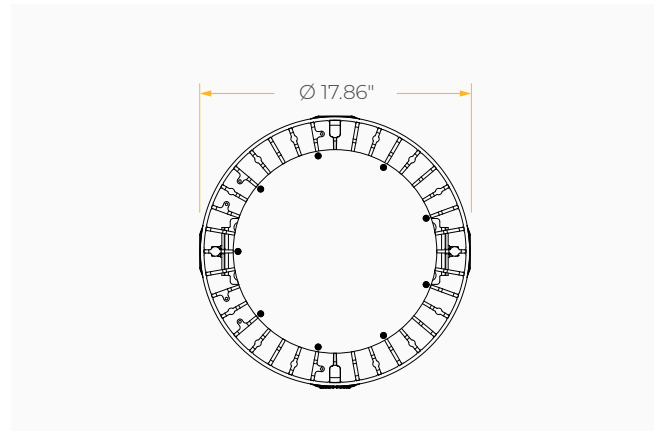

DEXT 3.0

SPECIFICATION SHEET
STATIC WHITE

REDEFINING HIGH CEILING EXCELLENCE

Housing

Diameter : Ø17.86" | Height : 12.5" | Weight : 27 lbs

Material

Housing : High Pressure Die-Cast Aluminum
Lens : Clear Polycarbonate

4000K

5000K

Optics

30°

50°

Wide

Mounting

Bracket

30°

50°

WD

**30° with
Aluminum Shroud**

**50° with
Aluminum Shroud**

**WD with
Aluminum Shroud**

DIMENSIONS

ACCESSORIES